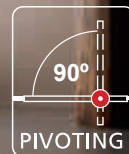

Contour™ 2050

PERIMETER FRAMED PIVOTING SHOWER SCREEN SYSTEM WITH FRAMELESS DOOR